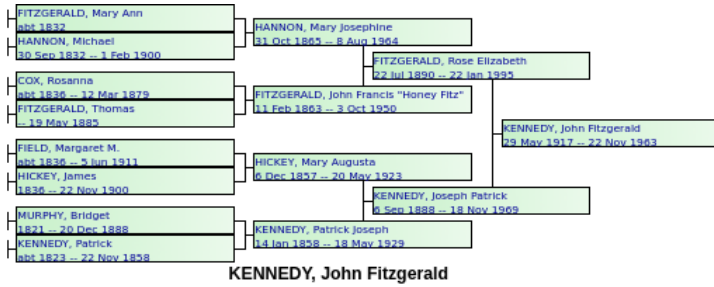

For each individual, you have his/her mini-tree over 4 generations, his/her information sheet, his/her parents, his/her notes, his/her sources.

John, Fitzgerald KENNEDY

Facts
Sex: Male
Birth: 29 May 1917 Brookline, , Norfolk County, MA, USA [Link to map](#) ^{S1}
Death: 22 Nov 1963 Dallas, , Dallas County, TX, USA [Link to map](#) ^{S2}